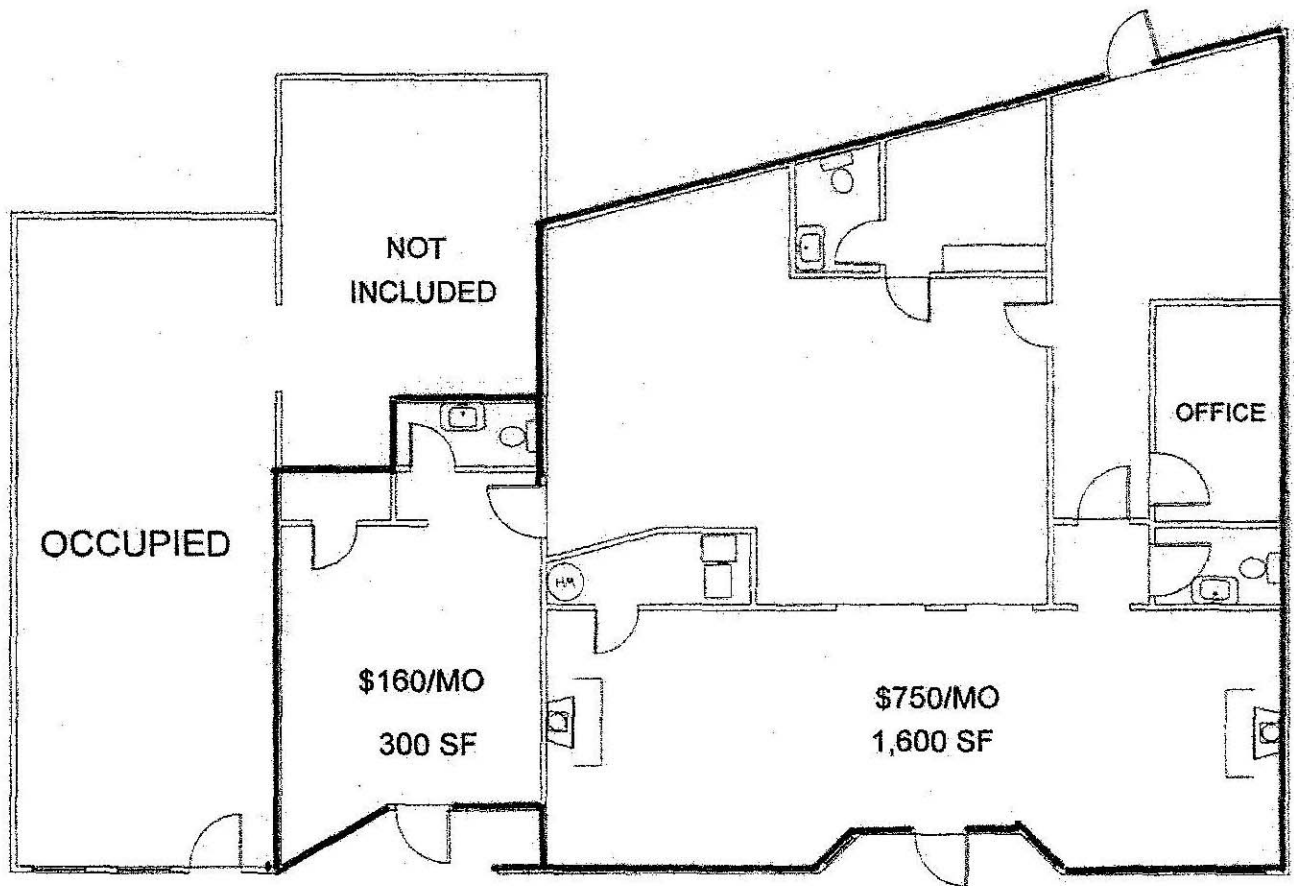

FLOOR PLAN

2610-12-14 MESSANIE