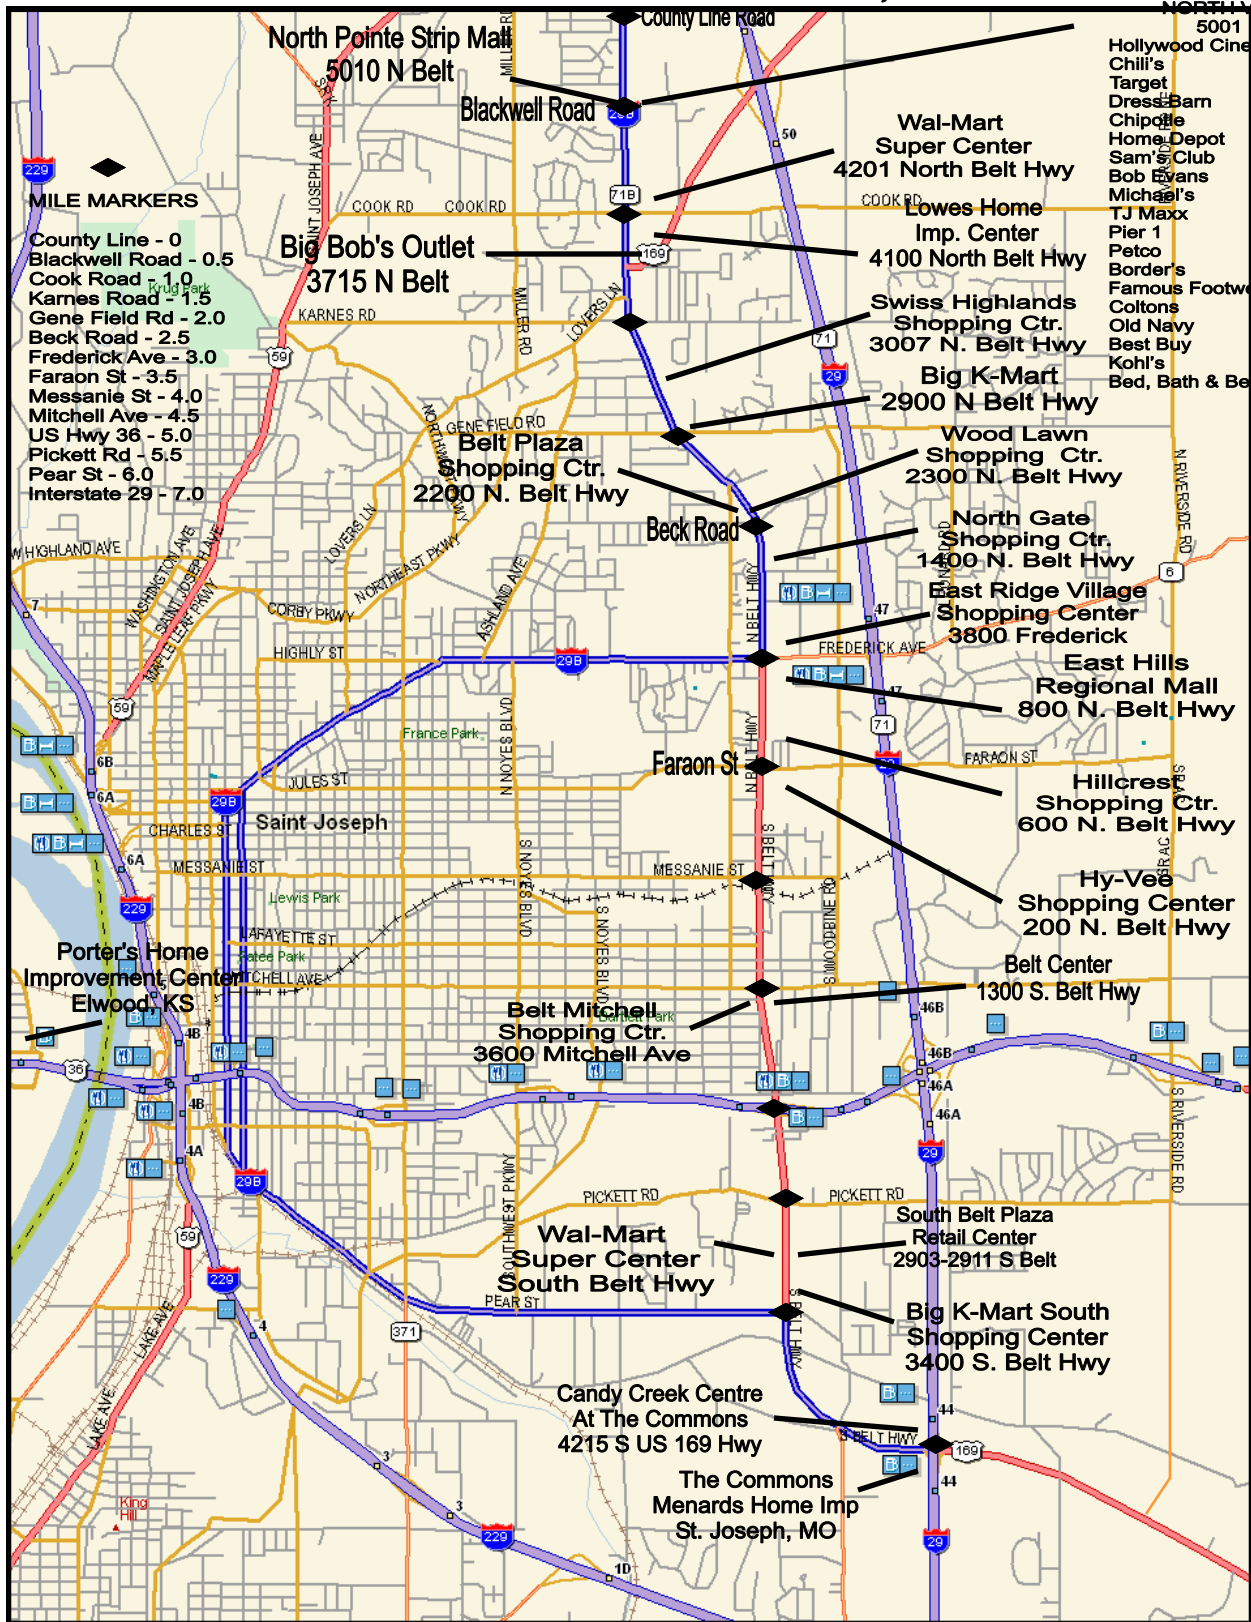

Retail Map - St. Joseph, MO

Estimated Total Retail Trade Area is 237,961

- SHOPPES AT NORTH VILLAGE
5001 N Belt
- Hollywood Cinema
 - Chill's
 - Target
 - Dress Barn
 - Chipotle
 - Home Depot
 - Sam's Club
 - Bob Evans
 - Michael's
 - TJ Maxx
 - Pier 1
 - Petco
 - Borders
 - Famous Footwear
 - Coltons
 - Old Navy
 - Best Buy
 - Kohl's
 - Bed, Bath & Beyond

DE LORME
Data use subject to license.
© 2005 DeLorme. Street Atlas USA® 2006.
www.delorme.com

Revised: **05/15/09**
★
MN (3.0° E)

St. Joseph is located approximately 30 minutes north of the KCI Airport

Provided By Raymond A. Sisson, CCIM