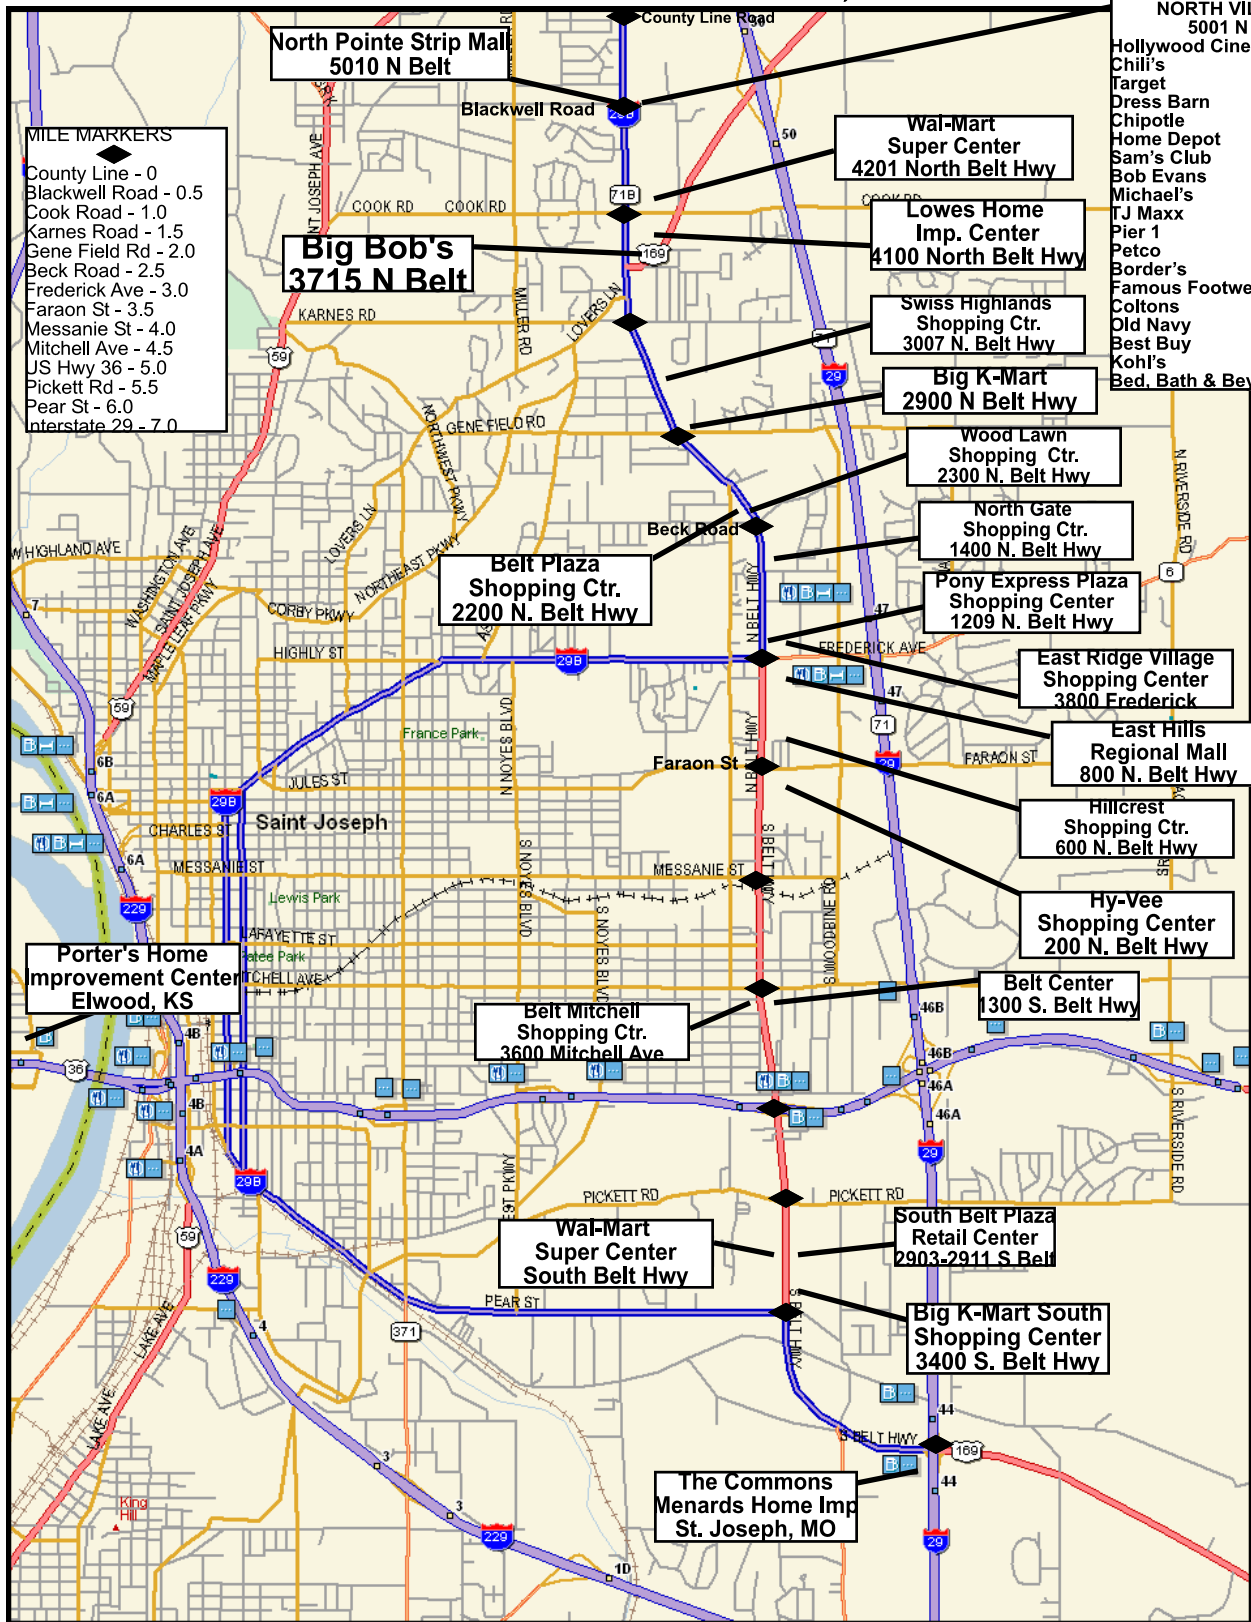

# Retail Map - St. Joseph, MO

Estimated Total Retail Trade Area is 237,961

DE LORME  
 Data use subject to license.  
 © 2005 DeLorme. Street Atlas USA® 2006.  
 www.delorme.com

Revised: 11/5/11

MN (3.0° E)

0 1/4 1/2 3/4 1 1 1/4 mi

Data Zoom 12-0

St. Joseph is located approximately 30 minutes north of the KCI Airport